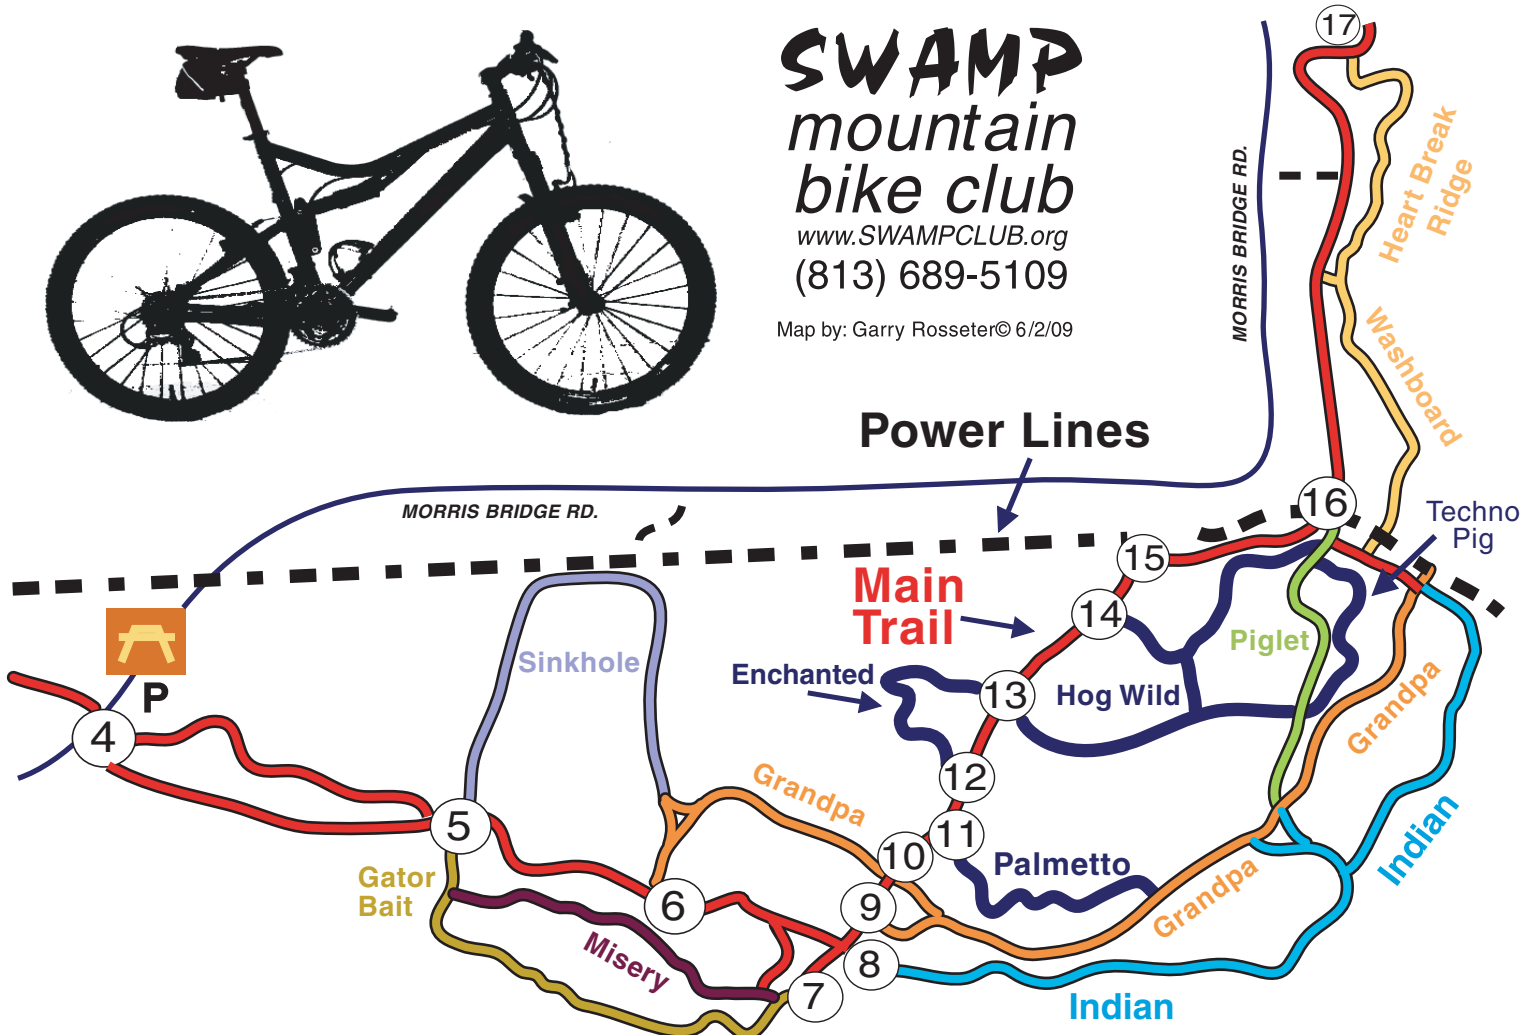

WILDERNESS TRAILS MOUNTAIN BIKE PARK

FLATWOODS - TROUT CREEK - MORRIS BRIDGE

SWAMP mountain bike club

www.SWAMPCLUB.org

(813) 689-5109

Map by: Garry Rosseter © 6/2/09

JOIN SWAMP AND WILDERNESS TRAILS ASSOCIATION
TO HELP SUPPORT THESE TRAILS