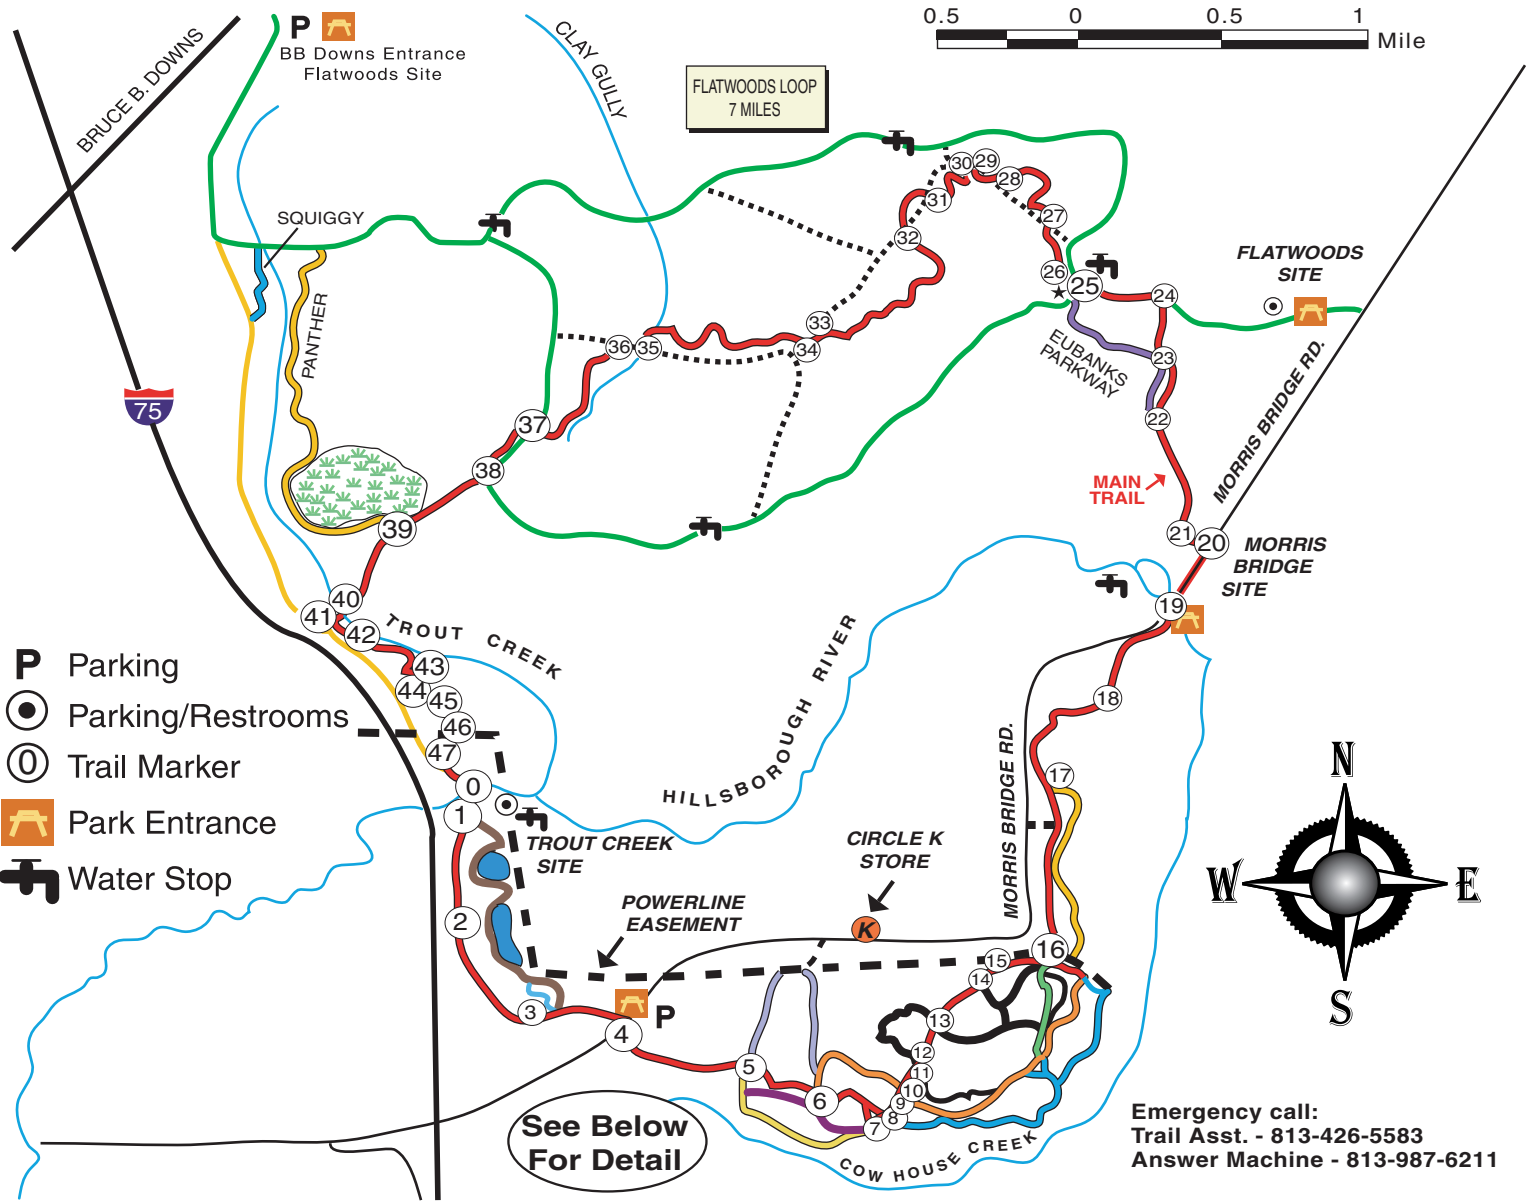

WILDERNESS TRAILS MOUNTAIN BIKE PARK

FLATWOODS - TROUT CREEK - MORRIS BRIDGE

SWAMP mountain bike club

www.SWAMPCLUB.org

(813) 689-5109

Map by: Garry Rosseter © 6/2/09

JOIN SWAMP AND WILDERNESS TRAILS ASSOCIATION
TO HELP SUPPORT THESE TRAILS